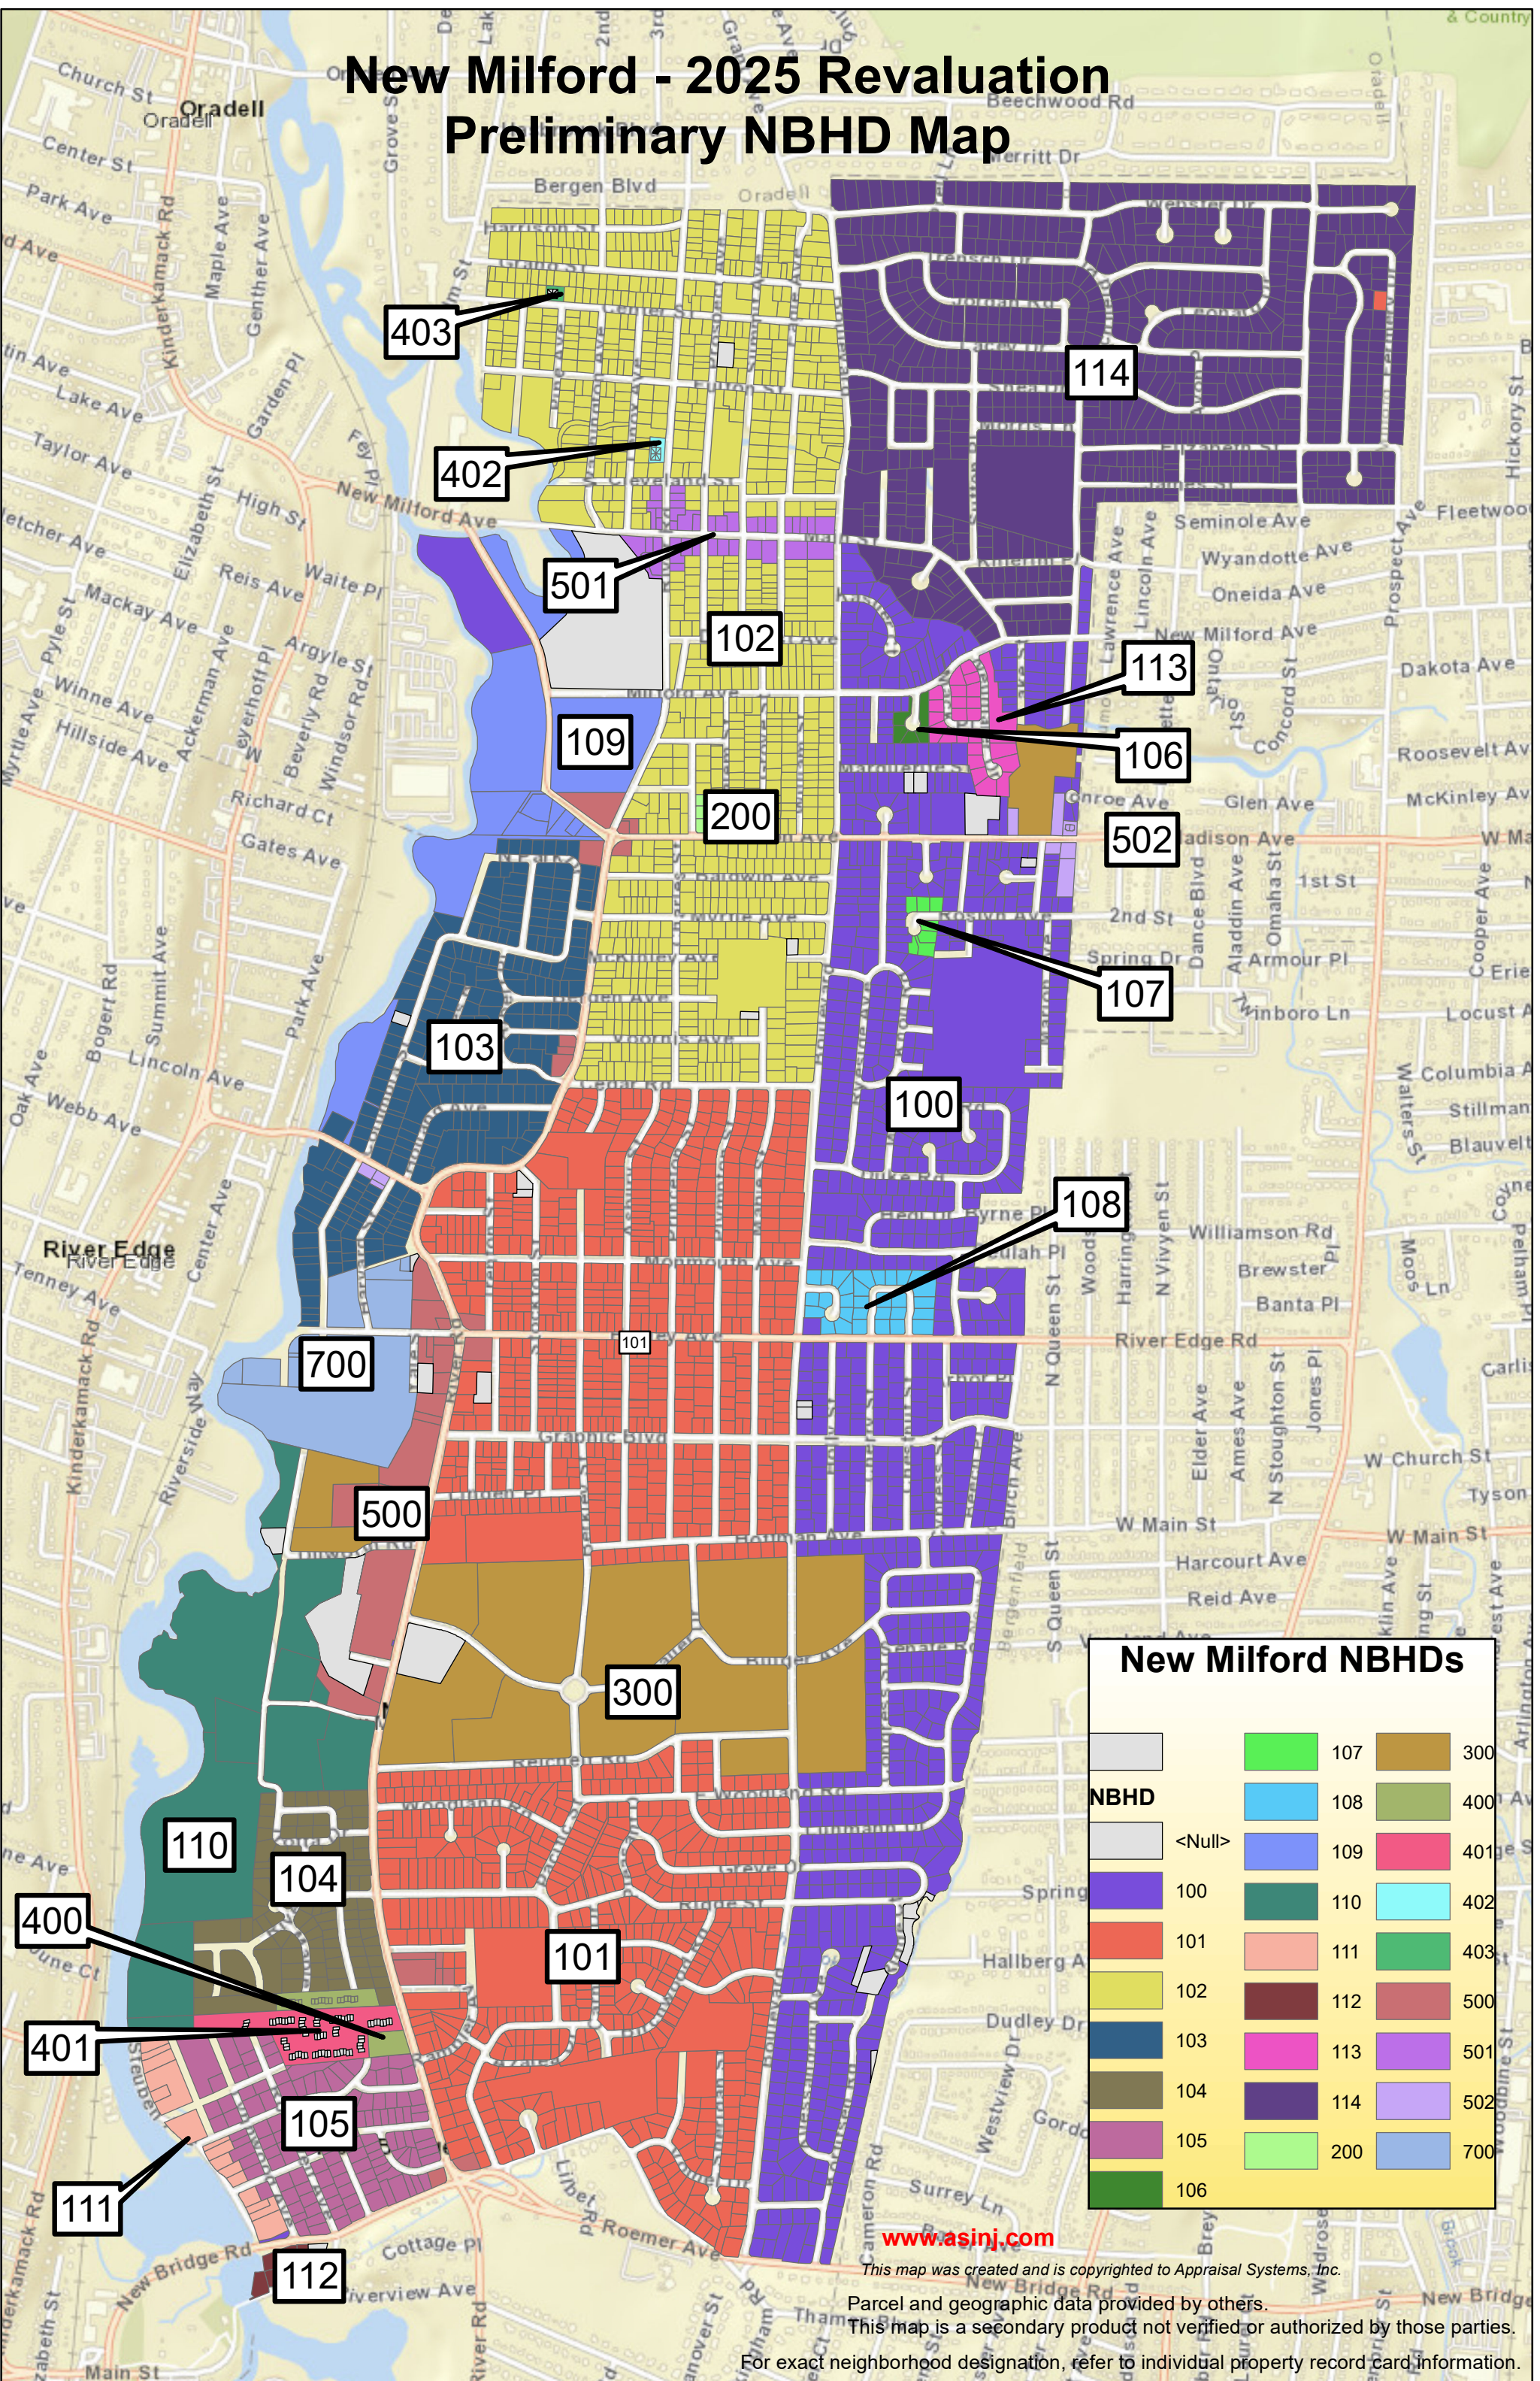

New Milford - 2025 Revaluation Preliminary NBHD Map

New Milford NBHDs

NBHD	Color	NBHD	Color
<Null>	Grey	107	Light Green
100	Dark Purple	108	Light Blue
101	Red	109	Blue
102	Yellow-Green	110	Dark Green
103	Dark Blue	111	Light Pink
104	Olive Green	112	Dark Red
105	Purple	113	Magenta
106	Green	114	Dark Purple
		200	Green
		300	Brown
		400	Olive Green
		401	Pink
		402	Light Blue
		403	Green
		500	Brown
		501	Purple
		502	Light Purple
		700	Yellow

For exact neighborhood designation, refer to individual property record card information.